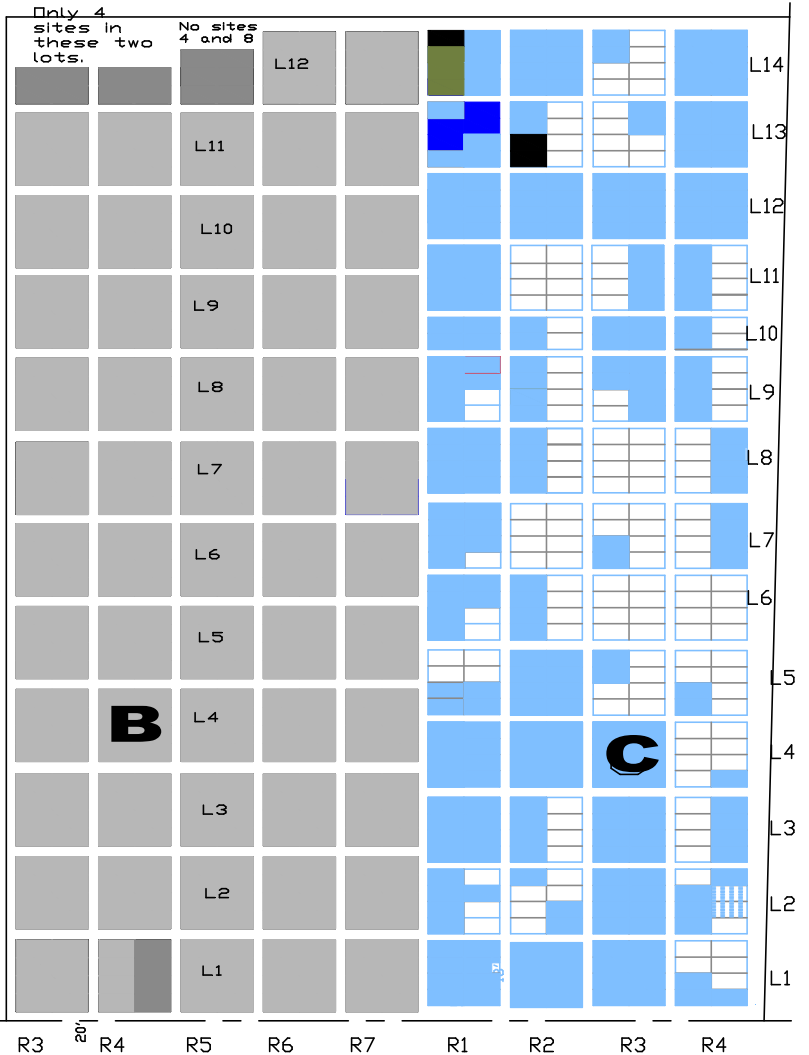

GLENDALE CEMETERY PLAT

GLENDALE CEMETERY LEGEND

Revised: 3-5-19  
Colored Sites are Sold

- [D] SARAH F. COUNTS NORTH
- [C] SARAH F. COUNTS EAST
- [B] C.P. & SALLIE M. COUNTS
- [A] Wm. COUNTS
- Hold [ISD03W100]
- Unpaid Sites

4	8
3	7
2	6
1	5

LOT LAYOUT

Flagpole

All sites sold in Wm. Counts Section

20' R1 R2  
HIGHWAY 20 RIGHT OF WAY

GNAT POND ROAD RIGHT OF WAY